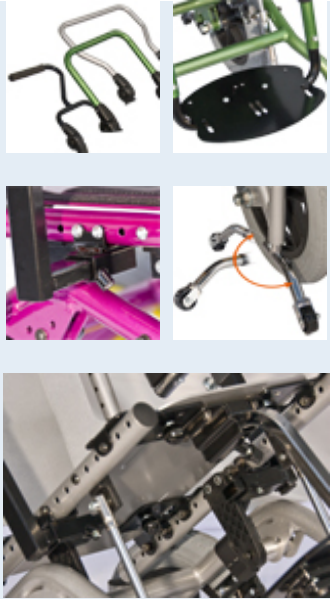

## BIRBA Optional

						
cm 23 28 33	cm 48	cm 66	cm 20...45	cm 46	cm 26...38	sedile 40°

						
schienale +20°/-20°	kg 15	kg 60				

### CHILDREN TILT-IN-SPACE PADDED WHEELCHAIR

Multifunctional wheelchair. One-piece adjustable handle. Backrest and seat adjustable in inclination. Depth- and height-adjustable armrests, padded sides, coatings made in removable and washable fabric. Depth-adjustable seat, one-piece height- and flexo-extension adjustable footrest with legrest strap, anti-tipping rolls swing-away through spring-release. Solid front wheels dia. 175 mm., pneumatic rear wheels dia. 300 mm.