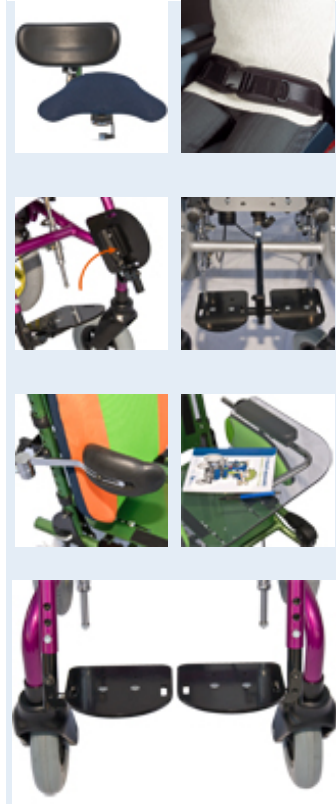

## BIRBA Standard

## BIRBA Optional

						
cm 23 28 33	cm 48	cm 66	cm 20...45	cm 46	cm 26...38	sedile 40°

						
schienale +20°/-20°	kg 15	kg 60				

### CHILDREN TILT-IN-SPACE PADDED WHEELCHAIR

Multifunctional wheelchair. One-piece adjustable handle. Backrest and seat adjustable in inclination. Depth- and height-adjustable armrests, padded sides, coatings made in removable and washable fabric. Depth-adjustable seat, one-piece height- and flexo-extension adjustable footrest with legrest strap, anti-tipping rolls swing-away through spring-release. Solid front wheels dia. 175 mm., pneumatic rear wheels dia. 300 mm.