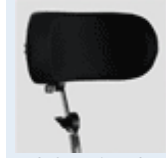

Baby Cross Standard

Joystick remote control

						
cm 28 33	cm 64	cm 76	cm 92	cm 28...40	cm 55	cm 19...25

						
cm 37...45	kg 105	cm 62 72 86				

MODULAR WHEELCHAIR

Power chair, fixed frame. Electronical tilt-in-space of the seat, which can also be adjusted in depth from cm 28 to cm 40. Adjustable backrest inclination (from - 10° to + 30°). Detachable, individually height- and width- (+ 5 cm) adjustable armrests and clothes guards. One-piece footrest adjustable in height and flexo-extension, foot straps. Two standing DC magnet motors, 24 Volts, 350 Watts ea. Electromagnetic brake. Lights and indicator lights. Two batteries 12 Volts, 80 Amps. Maximum slope: up to 12% and for short ways up to 20%. Max. speed: 10 km/h. Front wheels: flexel, Ø 230x65 mm. Rear wheels: flexel, Ø 350x80 mm.

Baby Cross Optional

90°-footrests

Anatomic tray

Polyfunctional headrest

Pelvis safety belt

Foot straps